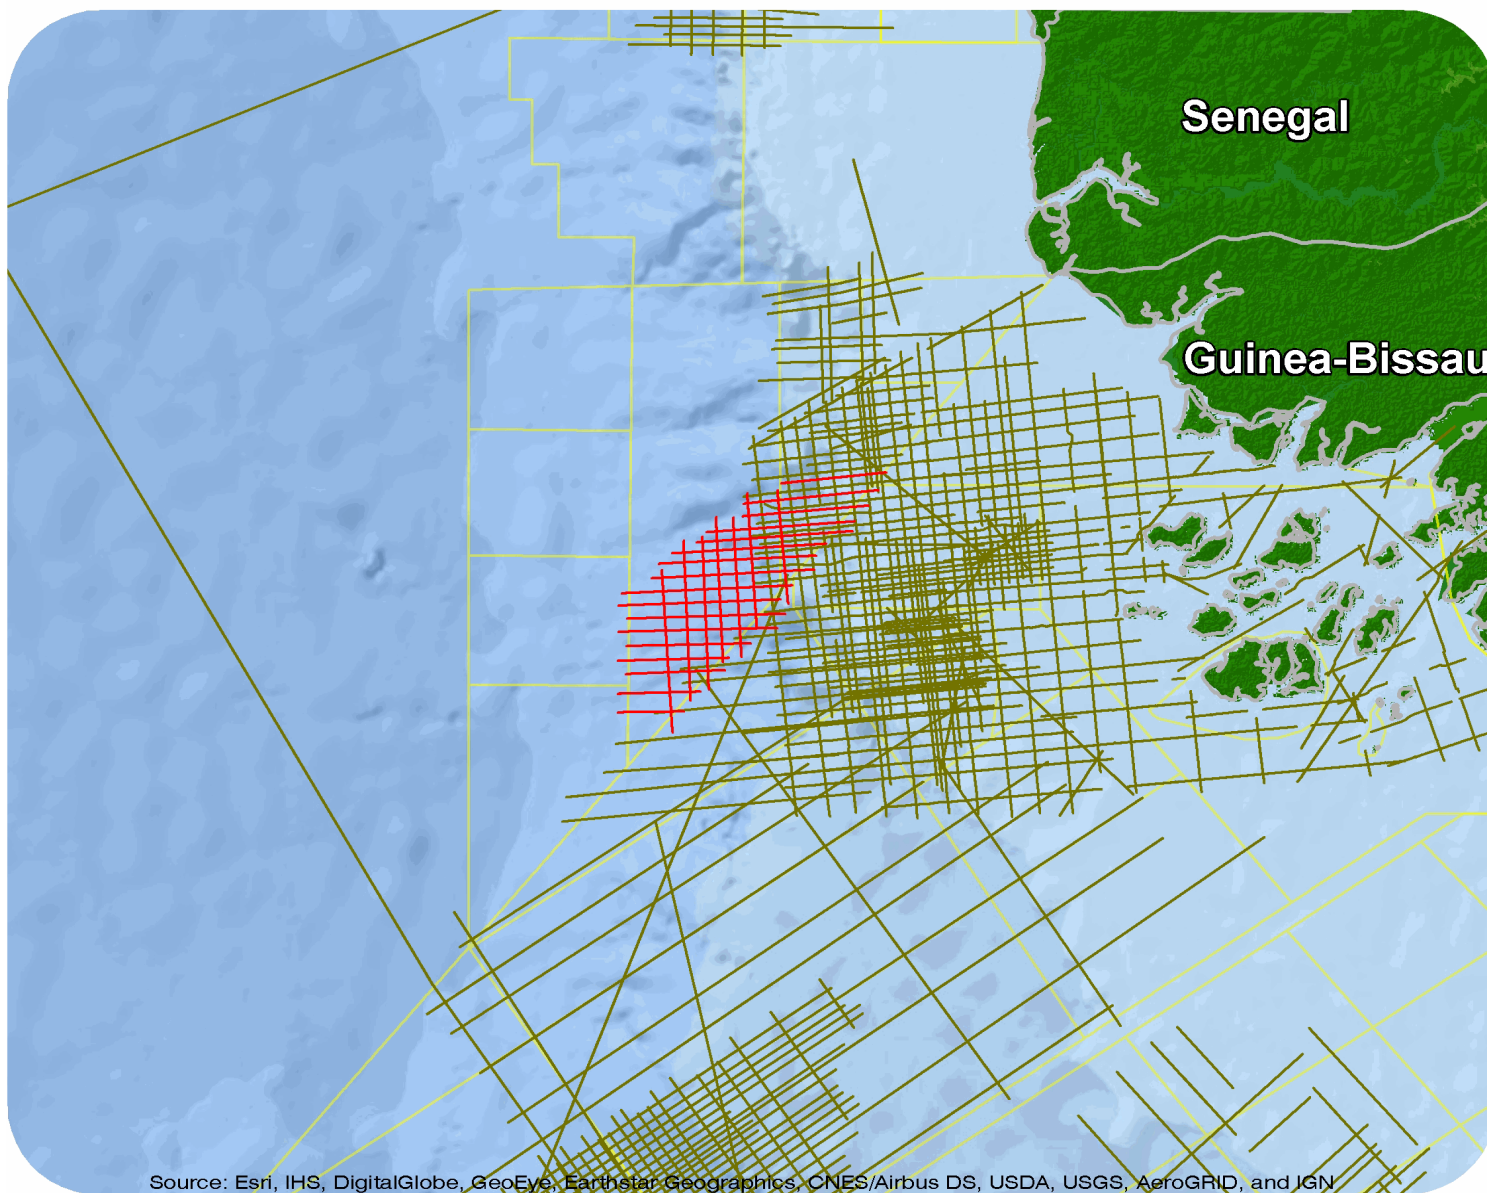

Guinea Bissau

CDS

Source: Esri, IHS, DigitalGlobe, GeoEye, Earthstar Geographics, CNES/Airbus DS, USDA, USGS, AeroGRID, and JGN

CDS

Survey Summary

Type: 2D
Size: 1,107.60 km
Vessel: Akademik Nemechinov
Acquisition Year: April 2001

Acquisition Parameters

Source Volume: 3542 cu in
Source Depth: 6 m
Shot Interval: 25 m
Record Length: 8.192 s
Streamer Length: 6000 m
Streamer Depth: 8 m
Group Interval: 12.5 m

Deliverables

Migration

Final Migration