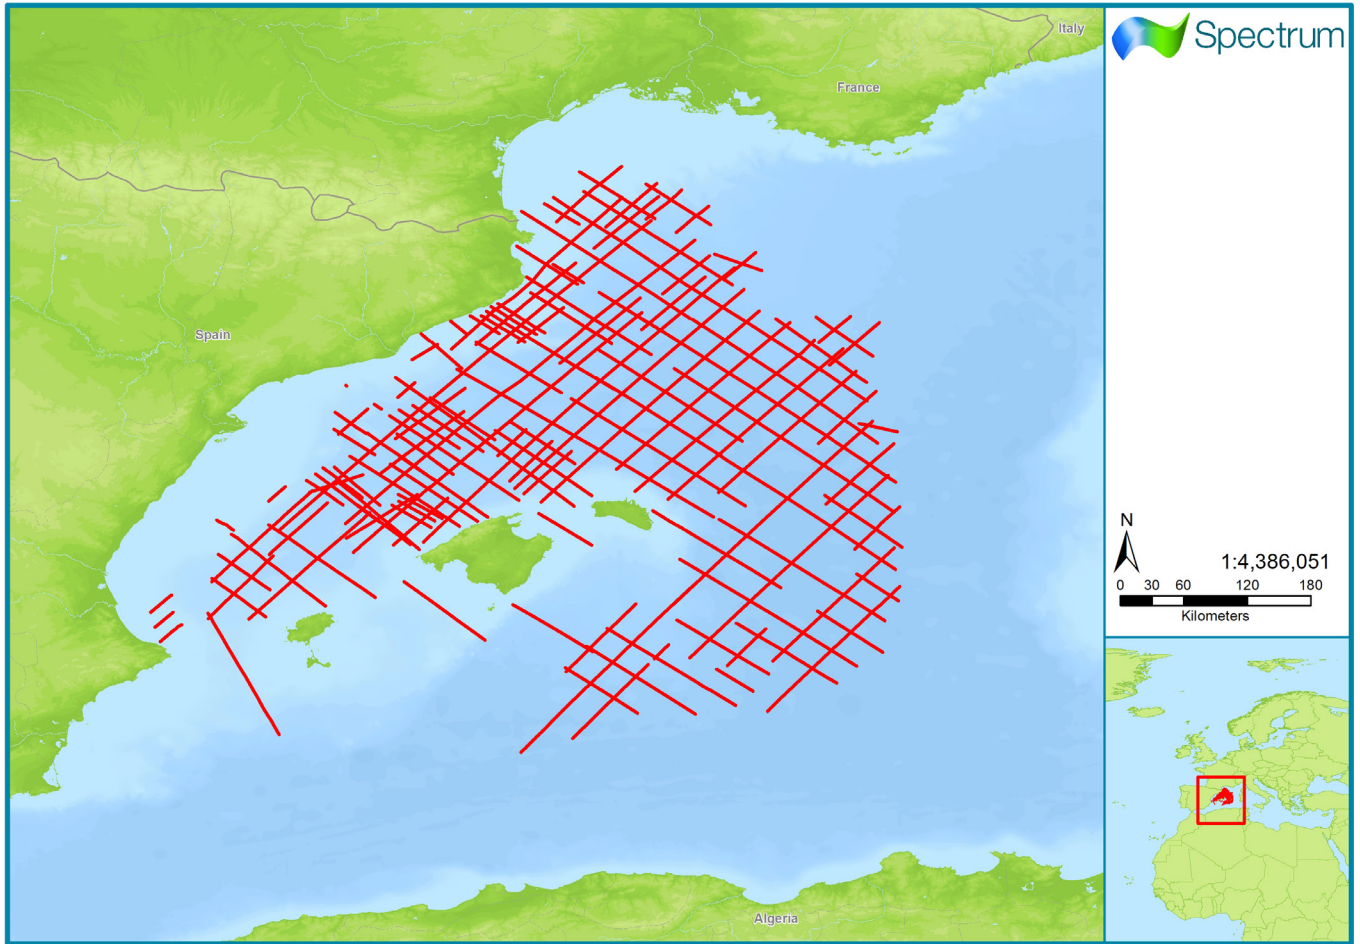

West Mediterranean

Regional Rejuvenation Dataset

Spectrum Multi-Client seismic coverage in RED

Survey Name:	Regional Rejuvenation Dataset
Type:	GeoScan / Vectorizing Reprocessed
Date:	Acquired: Various Reprocessed: 2011 - 2012
Survey Size:	12,139 km
Processing Sequence:	Full details of the processing sequence are available on request
Deliverables:	Final Filtered and Scaled Migrated Geoscan stacks
	Post Stack Migration velocities
	Processing report