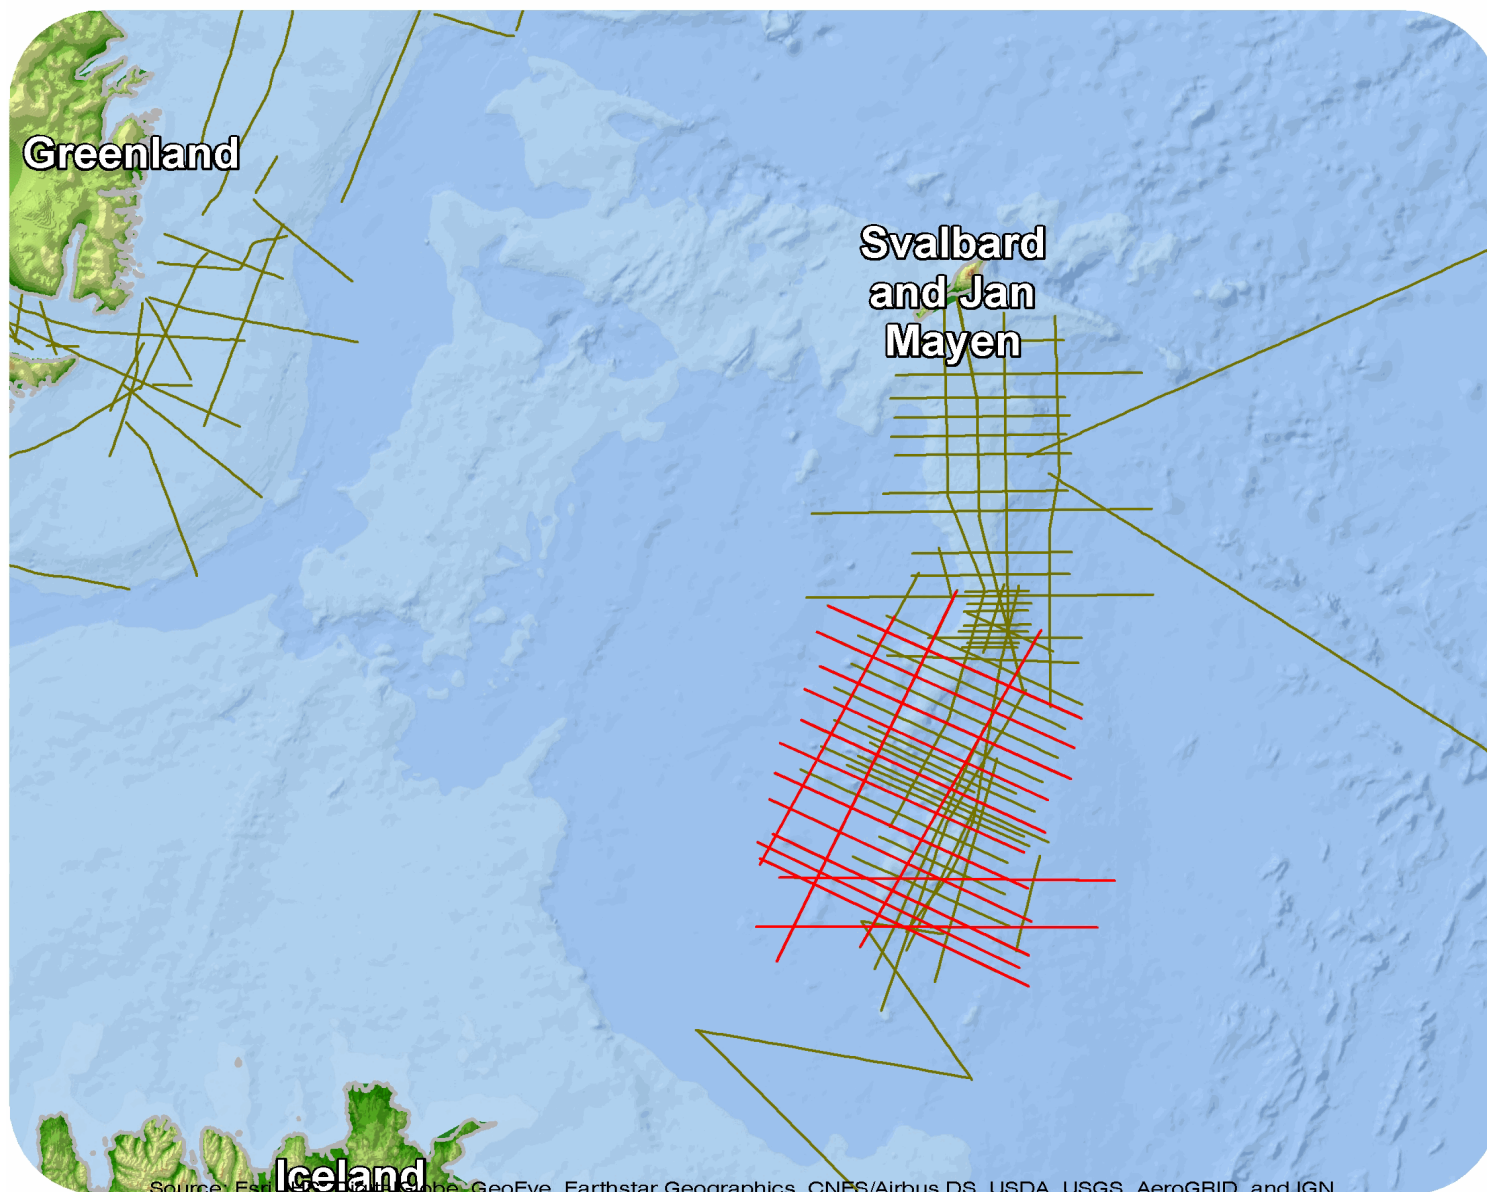

Iceland

IS-JMR-01 Repro 2013

IS-JMR01 Repro 2013

Survey Summary

Type: 2D
 Size: 2,850.90 km
 Vessel: MV Polar Princess
 Acquisition Year: August 2001

Acquisition Parameters

Source Volume: 4240 cu in
 Source Depth: 6 m
 Shot Interval: 25 m
 Record Length: 10 s
 Streamer Length: 10050 m
 Streamer Depth: 8 m
 Group Interval: 12.5 m

Deliverables

Migration

Kirchhoff PSTM Stack F&S

Kirchhoff PSTM Stack Raw

Original acquisition: IS-JMR-01

Raw Field Data

For more information please contact Spectrum's Multi-Client teams:

United States