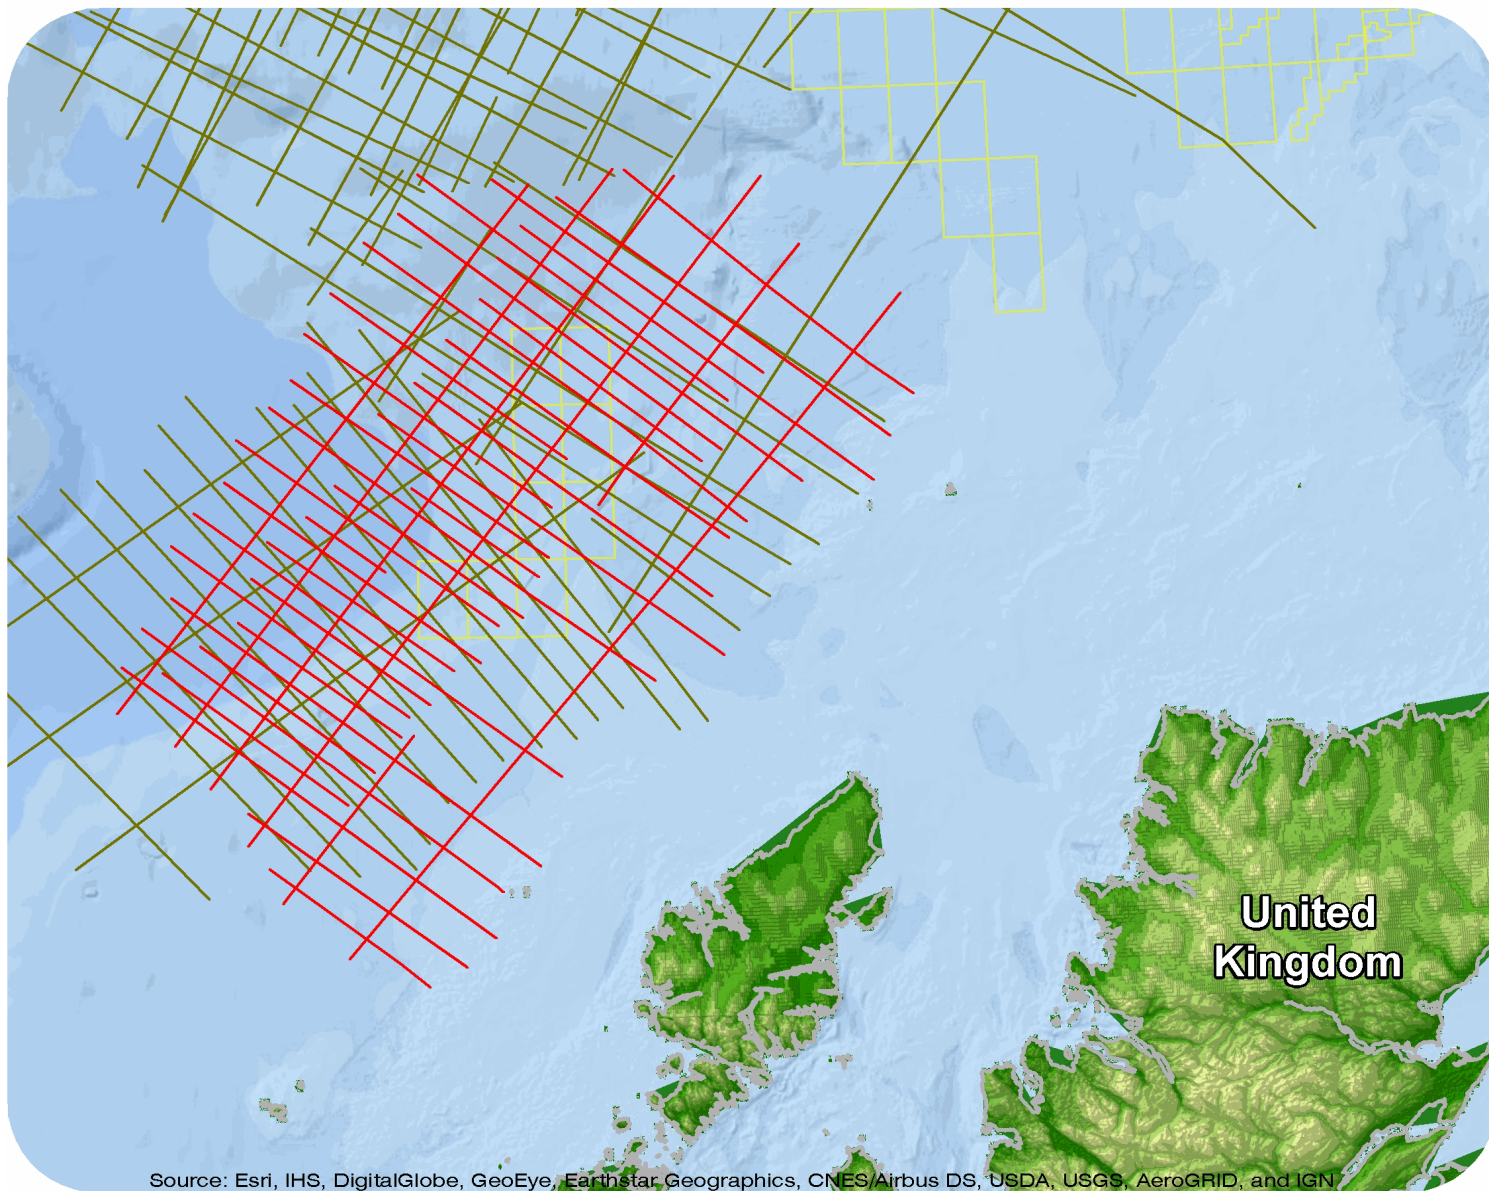

Shetland Faroes

NWUK 95

NWUK95

Survey Summary

Type: 2D

Size: 3,589.03 km

Acquisition Parameters

Please inquire for more details.